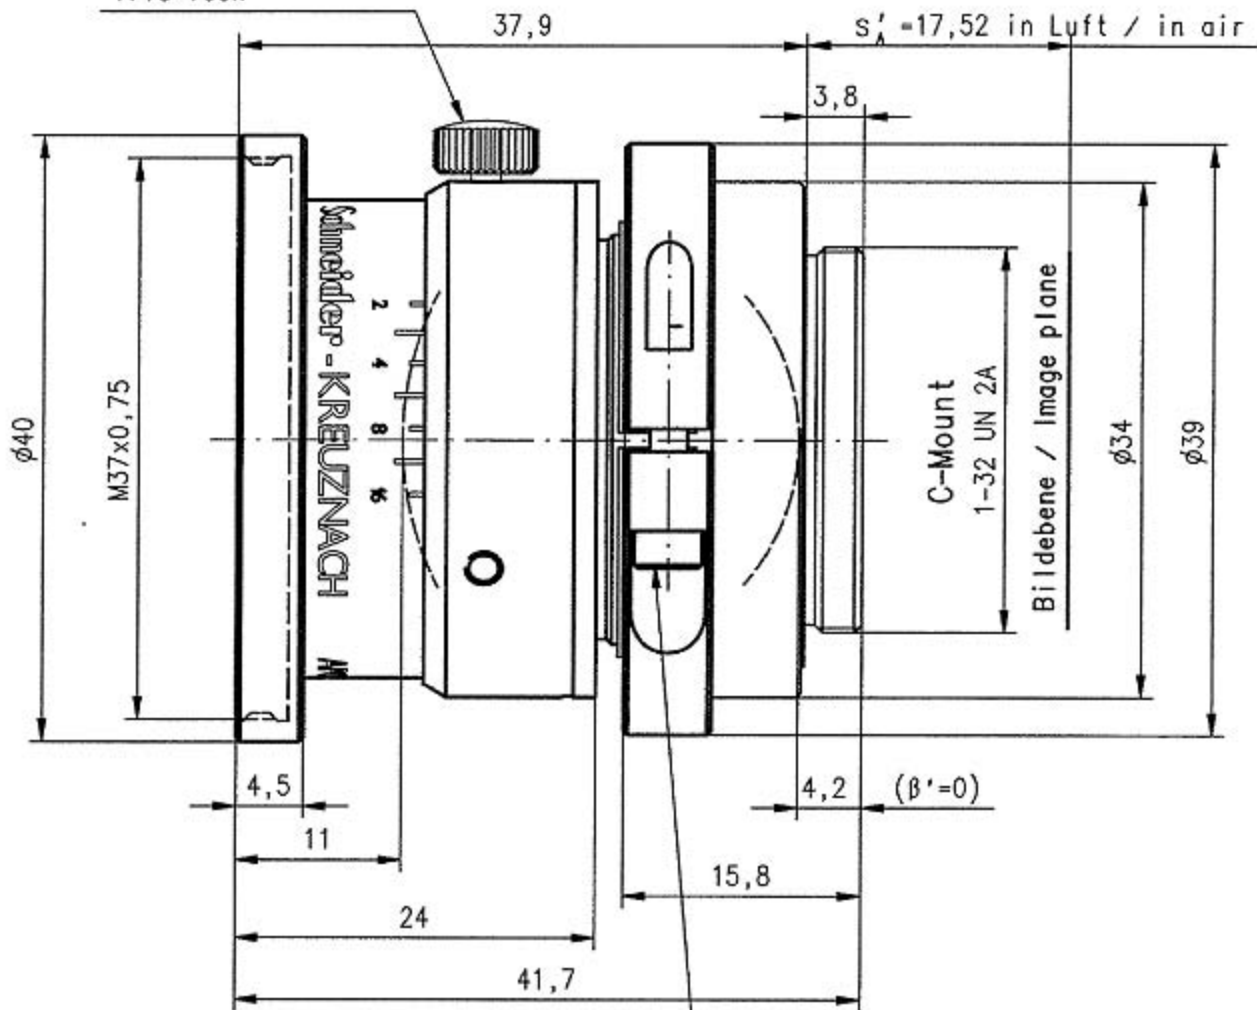

Rändelschraube zur  
Blendenklemmung /  
Knurled screw for  
iris lock

Apo-Xenoplan 2,0/24-2001

Inbusschraube zur Fokusklemmung /  
Allen screw for focus lock